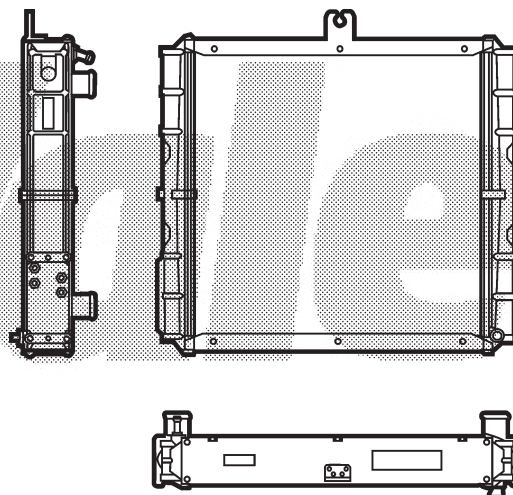

PRODUCTS IMAGES

734367

CORE	
Height	25 1/16"
Width	24"
Depth	2 1/16"
# Rows	2
Mat'l	AL/PL
Ref. #	N/A

FREIGHTLINER

M-LINE

734368

CORE	
Height	25 1/16"
Width	24"
Depth	2 1/16"
# Rows	2
Mat'l	AL/PL
Ref. #	N/A

FREIGHTLINER

M-LINE

PRODUCTS IMAGES

734373

CORE	
Height	25 1/8"
Width	27 7/16"
Depth	2 1/16"
# Rows	2
Mat'l	AL/PL
Ref. #	N/A

FREIGHTLINER

M-LINE

734374

CORE	
Height	25 15/16"
Width	27 1/2"
Depth	2"
# Rows	2
Mat'l	CU/PL
Ref. #	N/A

FREIGHTLINER

M-LINE

734375

CORE	
Height	25 1/16"
Width	24"
Depth	2 1/16"
# Rows	2
Mat'l	AL/PL
Ref. #	N/A

FREIGHTLINER

M-LINE

734376

CORE	
Height	25 1/16"
Width	24"
Depth	2 1/16"
# Rows	2
Mat'l	AL/PL
Ref. #	N/A

FREIGHTLINER

M-LINE

734377

CORE	
Height	25 1/8"
Width	27 7/16"
Depth	2 1/16"
# Rows	2
Mat'l	AL/PL
Ref. #	N/A

FREIGHTLINER

M-LINE

816652

CORE	
Height	19 5/8"
Width	21"
Depth	2 5/8"
# Rows	3
Mat'l	AL/PL
Ref. #	N/A