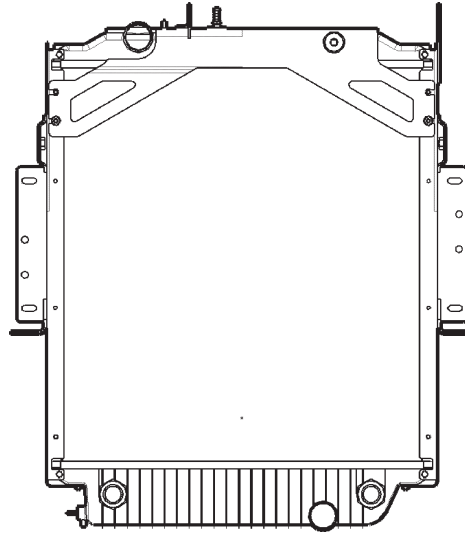

PRODUCTS IMAGES

734367

CORE	
Height	25 1/16"
Width	24"
Depth	2 1/16"
# Rows	2
Mat'l	AL/PL
Ref. #	N/A

FREIGHTLINER

M-LINE

734368

CORE	
Height	25 1/16"
Width	24"
Depth	2 1/16"
# Rows	2
Mat'l	AL/PL
Ref. #	N/A

FREIGHTLINER

M-LINE

734369

CORE	
Height	25 1/8"
Width	27 7/16"
Depth	2 1/16"
# Rows	2
Mat'l	AL/PL
Ref. #	N/A

FREIGHTLINER

M-LINE

734370

CORE	
Height	25 1/8"
Width	27 7/16"
Depth	2 1/16"
# Rows	2
Mat'l	AL/PL
Ref. #	N/A

FREIGHTLINER

M-LINE

734371

CORE	
Height	25 1/8"
Width	27 7/16"
Depth	2 1/16"
# Rows	2
Mat'l	AL/PL
Ref. #	N/A

FREIGHTLINER

M-LINE

734372

CORE	
Height	25 1/8"
Width	27 7/16"
Depth	2 1/16"
# Rows	2
Mat'l	AL/PL
Ref. #	N/A

FREIGHTLINER

M-LINE

PRODUCTS IMAGES

734373

CORE	
Height	25 1/8"
Width	27 7/16"
Depth	2 1/16"
# Rows	2
Mat'l	AL/PL
Ref. #	N/A

FREIGHTLINER

M-LINE

734374

CORE	
Height	25 15/16"
Width	27 1/2"
Depth	2"
# Rows	2
Mat'l	CU/PL
Ref. #	N/A