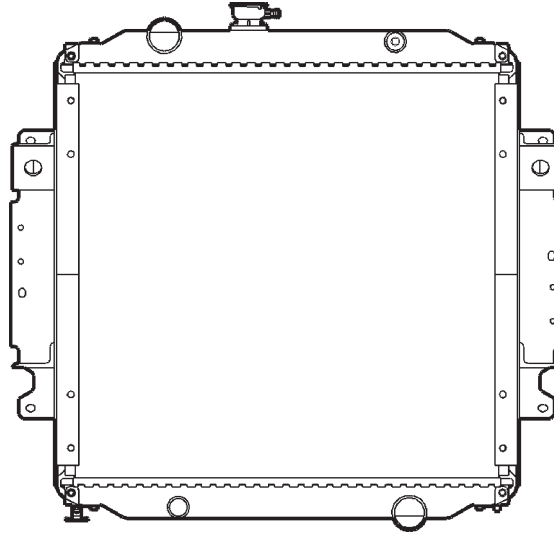

PRODUCTS IMAGES

734367

CORE	
Height	25 1/16"
Width	24"
Depth	2 1/16"
# Rows	2
Mat'l	AL/PL
Ref. #	N/A

FREIGHTLINER

M-LINE

734368

CORE	
Height	25 1/16"
Width	24"
Depth	2 1/16"
# Rows	2
Mat'l	AL/PL
Ref. #	N/A

FREIGHTLINER

M-LINE

734369

CORE	
Height	25 1/8"
Width	27 7/16"
Depth	2 1/16"
# Rows	2
Mat'l	AL/PL
Ref. #	N/A

FREIGHTLINER

M-LINE

734370

CORE	
Height	25 1/8"
Width	27 7/16"
Depth	2 1/16"
# Rows	2
Mat'l	AL/PL
Ref. #	N/A

FREIGHTLINER

M-LINE

734371

CORE	
Height	25 1/8"
Width	27 7/16"
Depth	2 1/16"
# Rows	2
Mat'l	AL/PL
Ref. #	N/A

FREIGHTLINER

M-LINE

734372

CORE	
Height	25 1/8"
Width	27 7/16"
Depth	2 1/16"
# Rows	2
Mat'l	AL/PL
Ref. #	N/A

FREIGHTLINER

M-LINE

PRODUCTS IMAGES

734373

CORE	
Height	25 1/8"
Width	27 7/16"
Depth	2 1/16"
# Rows	2
Mat'l	AL/PL
Ref. #	N/A

FREIGHTLINER

M-LINE

734374

CORE	
Height	25 15/16"
Width	27 1/2"
Depth	2"
# Rows	2
Mat'l	CU/PL
Ref. #	N/A