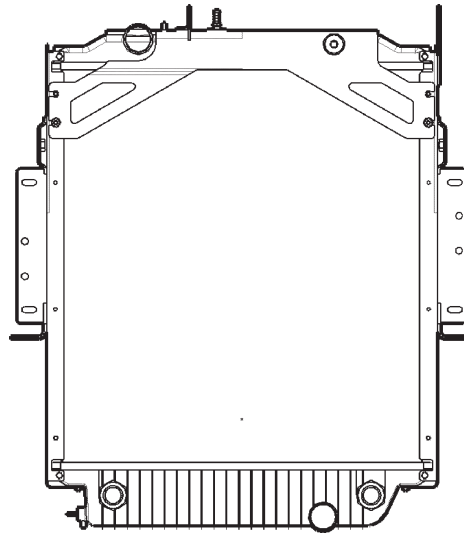

PRODUCTS IMAGES

734367

CORE	
Height	25 1/16"
Width	24"
Depth	2 1/16"
# Rows	2
Mat'l	AL/PL
Ref. #	N/A

FREIGHTLINER

M-LINE

734368

CORE	
Height	25 1/16"
Width	24"
Depth	2 1/16"
# Rows	2
Mat'l	AL/PL
Ref. #	N/A

FREIGHTLINER

M-LINE

734369

CORE	
Height	25 1/8"
Width	27 7/16"
Depth	2 1/16"
# Rows	2
Mat'l	AL/PL
Ref. #	N/A

FREIGHTLINER

M-LINE

734370

CORE	
Height	25 1/8"
Width	27 7/16"
Depth	2 1/16"
# Rows	2
Mat'l	AL/PL
Ref. #	N/A

FREIGHTLINER

M-LINE

734371

CORE	
Height	25 1/8"
Width	27 7/16"
Depth	2 1/16"
# Rows	2
Mat'l	AL/PL
Ref. #	N/A

FREIGHTLINER

M-LINE

734372

CORE	
Height	25 1/8"
Width	27 7/16"
Depth	2 1/16"
# Rows	2
Mat'l	AL/PL
Ref. #	N/A

FREIGHTLINER

M-LINE

PRODUCTS IMAGES

734373

CORE	
Height	25 1/8"
Width	27 7/16"
Depth	2 1/16"
# Rows	2
Mat'l	AL/PL
Ref. #	N/A

FREIGHTLINER

M-LINE

734374

CORE	
Height	25 15/16"
Width	27 1/2"
Depth	2"
# Rows	2
Mat'l	CU/PL
Ref. #	N/A