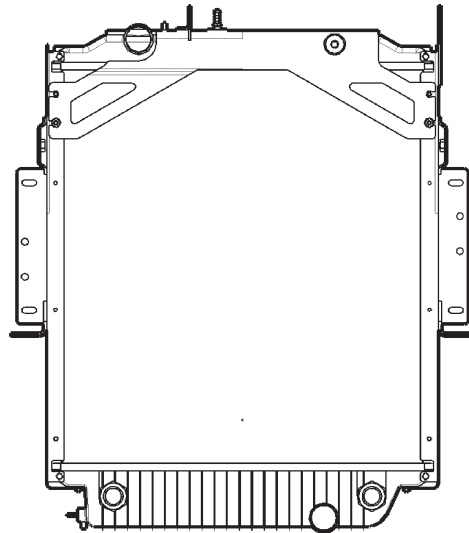

PRODUCTS IMAGES

734367

CORE	
Height	25 1/16"
Width	24"
Depth	2 1/16"
# Rows	2
Mat'l	AL/PL
Ref. #	N/A

FREIGHTLINER

M-LINE

734368

CORE	
Height	25 1/16"
Width	24"
Depth	2 1/16"
# Rows	2
Mat'l	AL/PL
Ref. #	N/A

FREIGHTLINER

M-LINE

734369

CORE	
Height	25 1/8"
Width	27 7/16"
Depth	2 1/16"
# Rows	2
Mat'l	AL/PL
Ref. #	N/A

FREIGHTLINER

M-LINE

734370

CORE	
Height	25 1/8"
Width	27 7/16"
Depth	2 1/16"
# Rows	2
Mat'l	AL/PL
Ref. #	N/A

FREIGHTLINER

M-LINE

734371

CORE	
Height	25 1/8"
Width	27 7/16"
Depth	2 1/16"
# Rows	2
Mat'l	AL/PL
Ref. #	N/A

FREIGHTLINER

M-LINE

734372

CORE	
Height	25 1/8"
Width	27 7/16"
Depth	2 1/16"
# Rows	2
Mat'l	AL/PL
Ref. #	N/A

FREIGHTLINER

M-LINE

PRODUCTS IMAGES

734373

CORE	
Height	25 1/8"
Width	27 7/16"
Depth	2 1/16"
# Rows	2
Mat'l	AL/PL
Ref. #	N/A

FREIGHTLINER

M-LINE

734374

CORE	
Height	25 15/16"
Width	27 1/2"
Depth	2"
# Rows	2
Mat'l	CU/PL
Ref. #	N/A