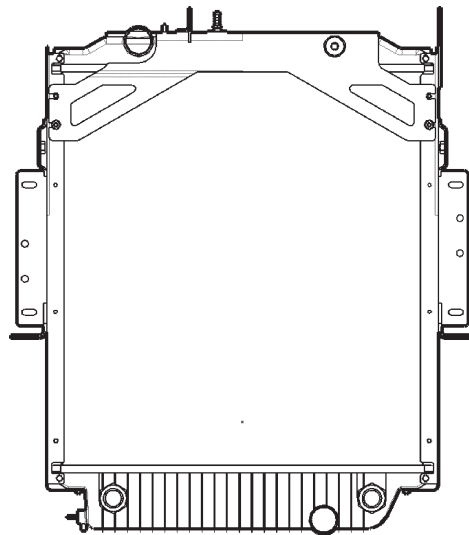

PRODUCTS IMAGES

734367

CORE	
Height	25 1/16"
Width	24"
Depth	2 1/16"
# Rows	2
Mat'l	AL/PL
Ref. #	N/A

FREIGHTLINER

M-LINE

734368

CORE	
Height	25 1/16"
Width	24"
Depth	2 1/16"
# Rows	2
Mat'l	AL/PL
Ref. #	N/A

FREIGHTLINER

M-LINE

734369

CORE	
Height	25 1/8"
Width	27 7/16"
Depth	2 1/16"
# Rows	2
Mat'l	AL/PL
Ref. #	N/A

FREIGHTLINER

M-LINE

734370

CORE	
Height	25 1/8"
Width	27 7/16"
Depth	2 1/16"
# Rows	2
Mat'l	AL/PL
Ref. #	N/A

FREIGHTLINER

M-LINE

734371

CORE	
Height	25 1/8"
Width	27 7/16"
Depth	2 1/16"
# Rows	2
Mat'l	AL/PL
Ref. #	N/A

FREIGHTLINER

M-LINE

734372

CORE	
Height	25 1/8"
Width	27 7/16"
Depth	2 1/16"
# Rows	2
Mat'l	AL/PL
Ref. #	N/A

FREIGHTLINER

M-LINE

PRODUCTS IMAGES

734373

CORE	
Height	25 1/8"
Width	27 7/16"
Depth	2 1/16"
# Rows	2
Mat'l	AL/PL
Ref. #	N/A

FREIGHTLINER

M-LINE

734374

CORE	
Height	25 15/16"
Width	27 1/2"
Depth	2"
# Rows	2
Mat'l	CU/PL
Ref. #	N/A