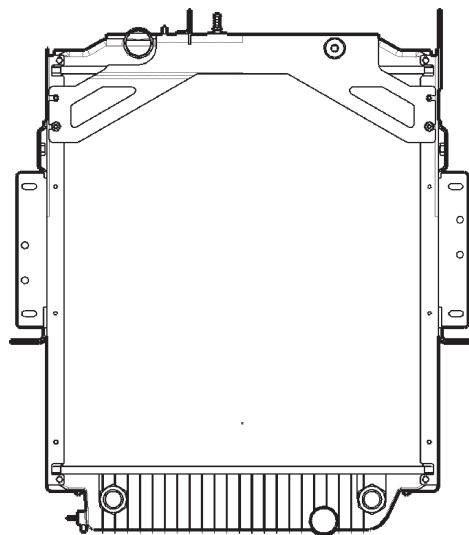

PRODUCTS IMAGES

734367

CORE	
Height	25 1/16"
Width	24"
Depth	2 1/16"
# Rows	2
Mat'l	AL/PL
Ref. #	N/A

FREIGHTLINER

M-LINE

734368

CORE	
Height	25 1/16"
Width	24"
Depth	2 1/16"
# Rows	2
Mat'l	AL/PL
Ref. #	N/A

FREIGHTLINER

M-LINE

734369

CORE	
Height	25 1/8"
Width	27 7/16"
Depth	2 1/16"
# Rows	2
Mat'l	AL/PL
Ref. #	N/A

FREIGHTLINER

M-LINE

734370

CORE	
Height	25 1/8"
Width	27 7/16"
Depth	2 1/16"
# Rows	2
Mat'l	AL/PL
Ref. #	N/A

FREIGHTLINER

M-LINE

734371

CORE	
Height	25 1/8"
Width	27 7/16"
Depth	2 1/16"
# Rows	2
Mat'l	AL/PL
Ref. #	N/A

FREIGHTLINER

M-LINE

734372

CORE	
Height	25 1/8"
Width	27 7/16"
Depth	2 1/16"
# Rows	2
Mat'l	AL/PL
Ref. #	N/A

FREIGHTLINER

M-LINE

PRODUCTS IMAGES

734373

CORE	
Height	25 1/8"
Width	27 7/16"
Depth	2 1/16"
# Rows	2
Mat'l	AL/PL
Ref. #	N/A

FREIGHTLINER

M-LINE

734374

CORE	
Height	25 15/16"
Width	27 1/2"
Depth	2"
# Rows	2
Mat'l	CU/PL
Ref. #	N/A